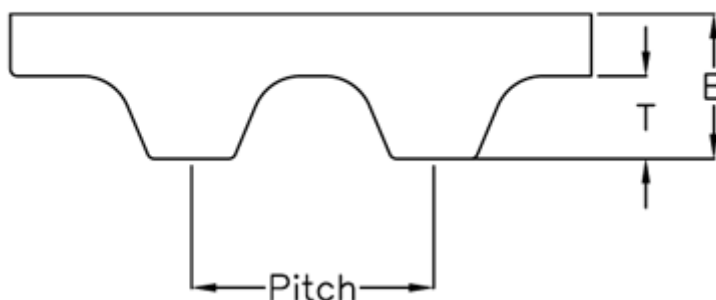

Article number: 602776210953

Description: Gates Timing Belt Synchropower PU 8 T2.5 950

## Measures

Height B mm	= 1.3
Height T mm	= 0.7
Length	= 950
Number of teeth	= 380
Pitch	= 2.5
Type	= PU 8 T2,5 950
Width	= 8